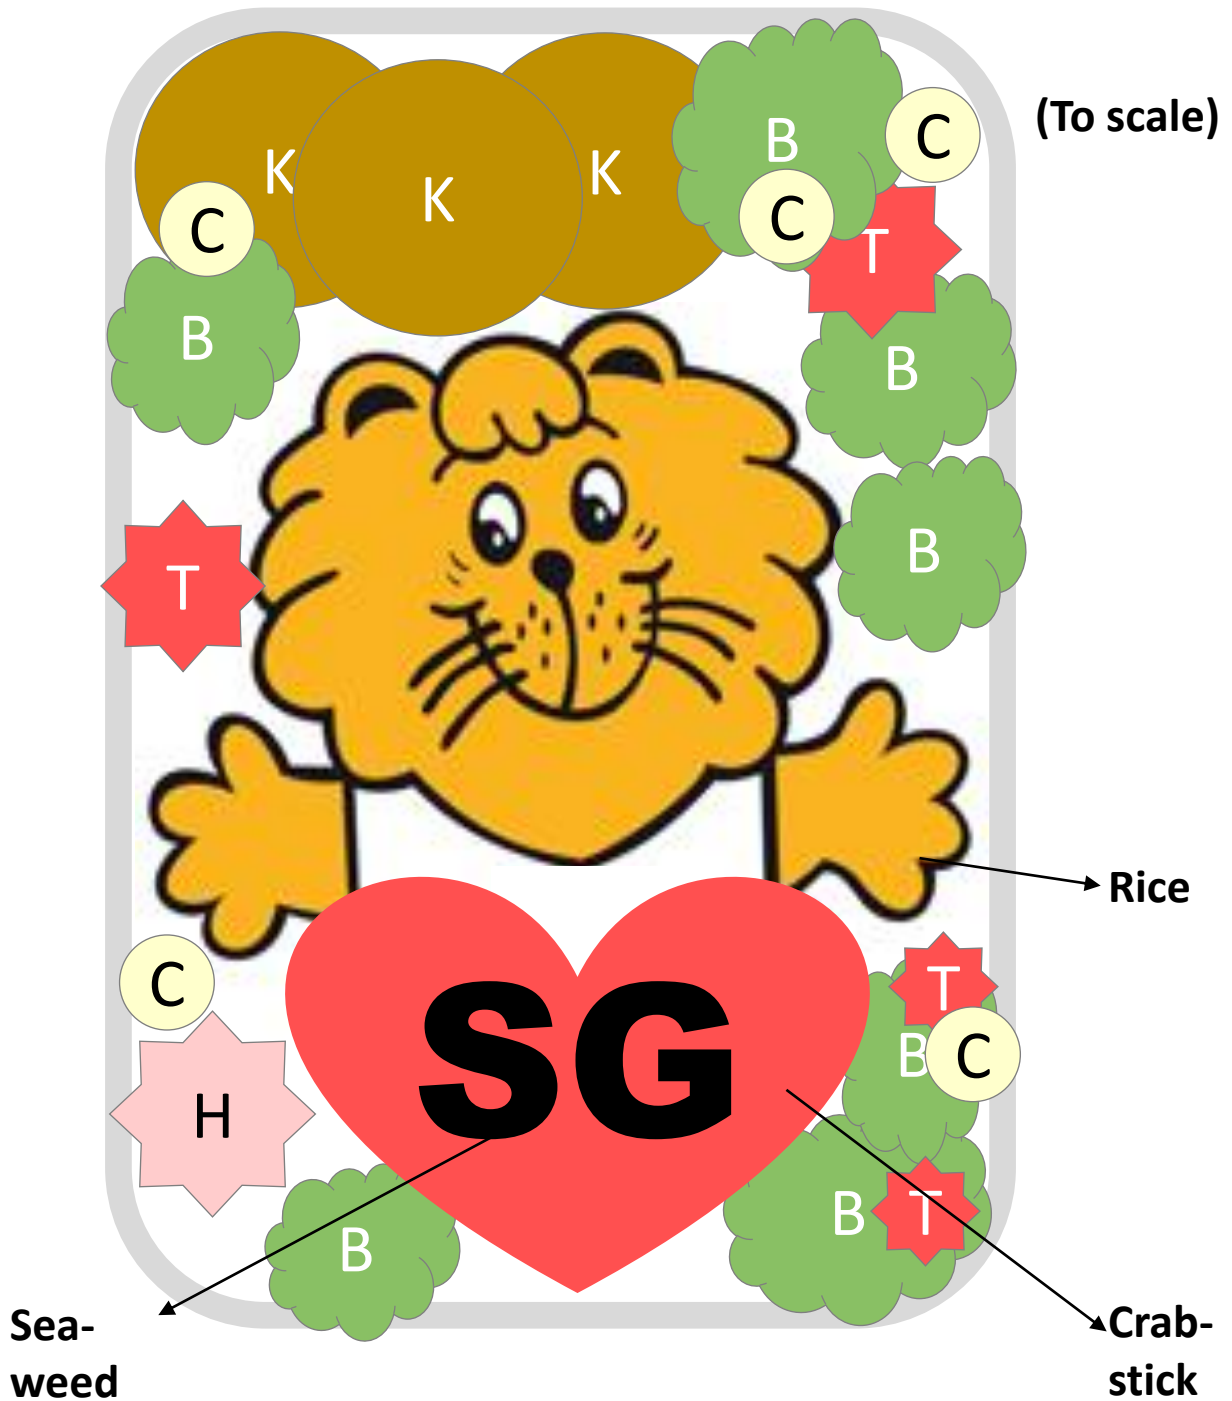

# Chicken Karaage Singa Lion Guide

B – Broccoli  
C – Cheese  
H - Ham

K – Chicken Karaage  
R - Rice  
T – Cherry Tomato

Visit us at [www.theburningkitchen.com](http://www.theburningkitchen.com)  
for the full recipe and instructions

# Chicken Karaage Singa Lion Template

(To scale)

SG

Visit us at [www.theburningkitchen.com](http://www.theburningkitchen.com)  
for the full recipe and instructions